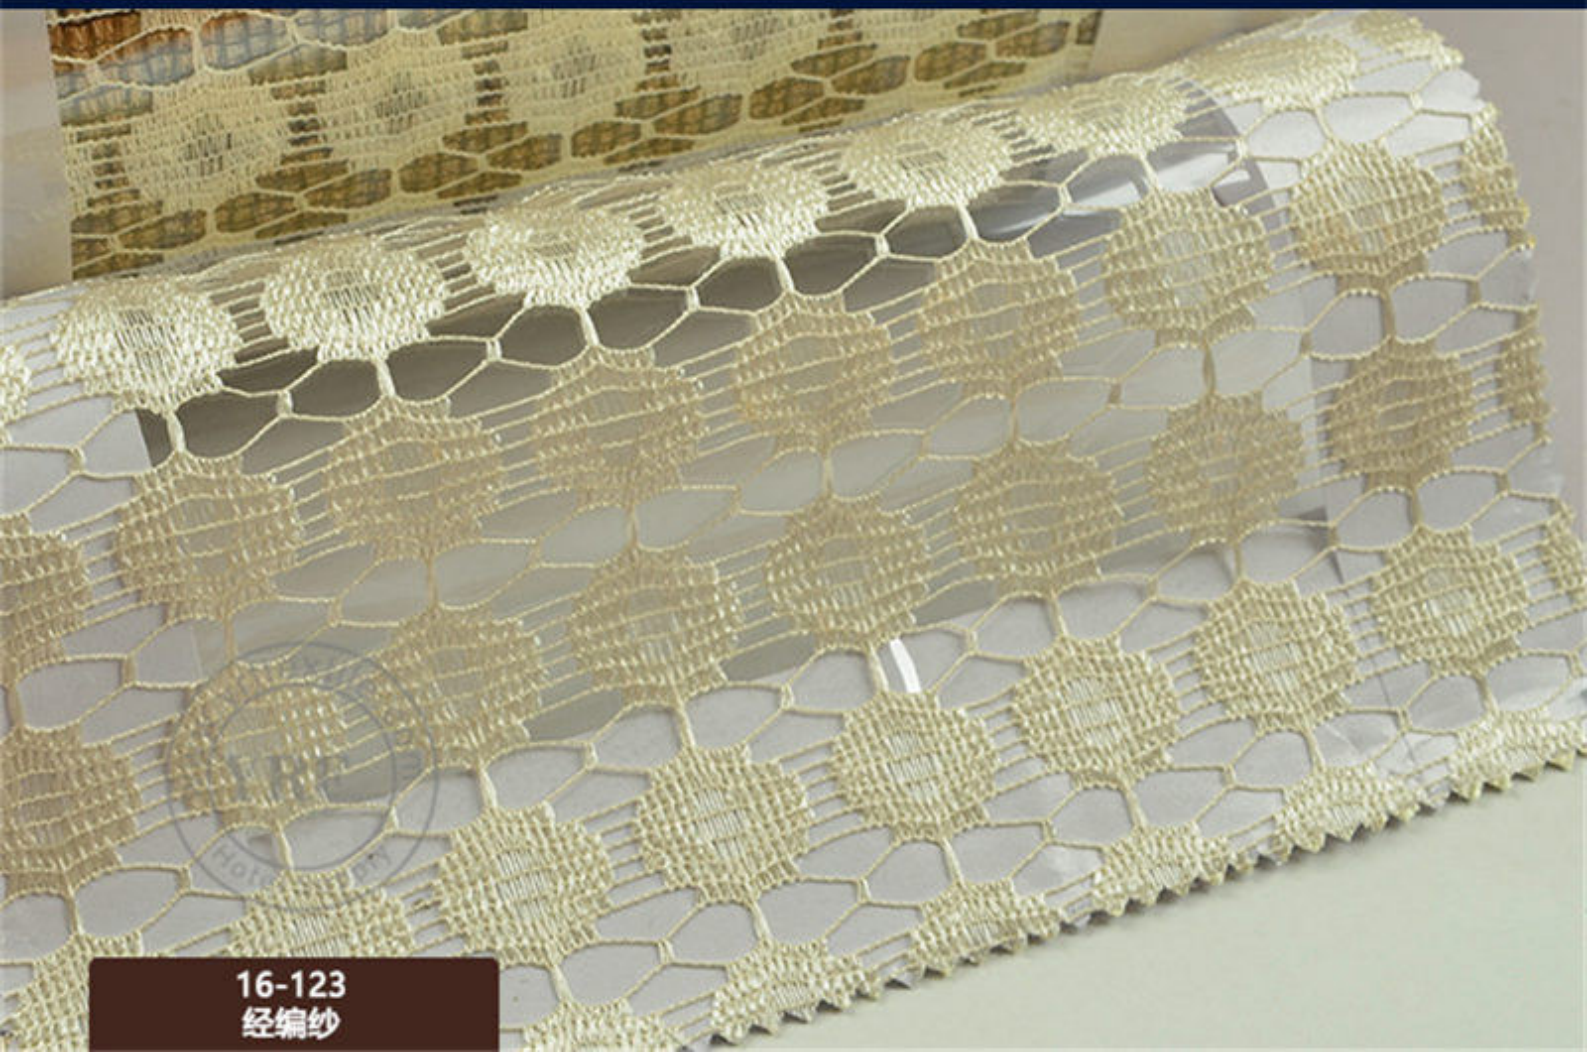

YRF

YRFTEXTILE.COM

More Choices

16-123
经编纱